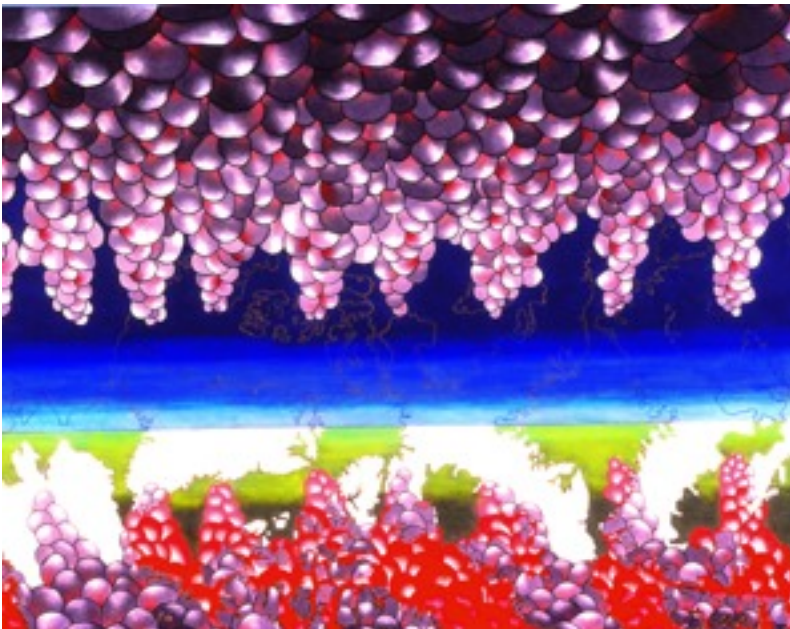

RE-FLECT/23X30"/1989/GOUACHE ON PAPER

STAIRWELL/16X21"/1981/WATERCOLOR ON PAPER

SUBWAY SERIES/23X31"/
1981/MIXED ON PAPER

TORN LANDSCAPE/19X26"/
1980/MIXED ON PAPER

TREE3/17X18"/1989
GOUACHE ON PAPER

ROADMAP 2/20X23"/1982
MIXED ON PAPER