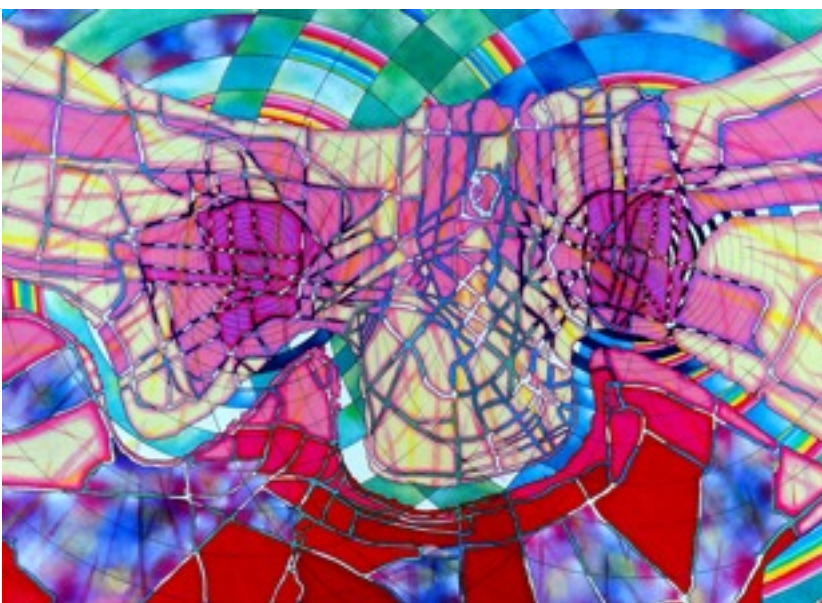

MISCELLANEOUS WORKS 1980'S

CORNHILL/15X26"
1989/GOUACHE ON
PAPER

FRACTURE/29X52"1983/GOUACHE ON PAPER

GARDEN OF THE GODS/1988/
15X20"/GOUACHE ON PAPER

GARDEN OF THE GODS 2/1989
15X20"/GOUACHE ON PAPER

GARDEN OF THE GODS/2X3"/
GOUACHE ON PAPER/1989

MANDALA/25X52"/1980
PENCIL ON PAPER

MARTIAN MOON/19X26"/
1980/MIXED ON PAPER

NOLA/19X26"/1983/PENCIL
ON PAPER

OPTICAL ATLANTA/18X18"/1987
GOUACHE ON PAPER

RED TREE/30X37"/1988
GOUACHE ON PAPER

RED WINDOWS/
21X15"1986/GOUACHE
ON PAPER

RE-FLECT/23X30"/1989/GOUACHE ON PAPER

STAIRWELL/16X21"/1981/WATERCOLOR ON PAPER

SUBWAY SERIES/23X31"/
1981/MIXED ON PAPER

TORN LANDSCAPE/19X26"/
1980/MIXED ON PAPER

TREE3/17X18"/1989
GOUACHE ON PAPER

ROADMAP 2/20X23"/1982
MIXED ON PAPER