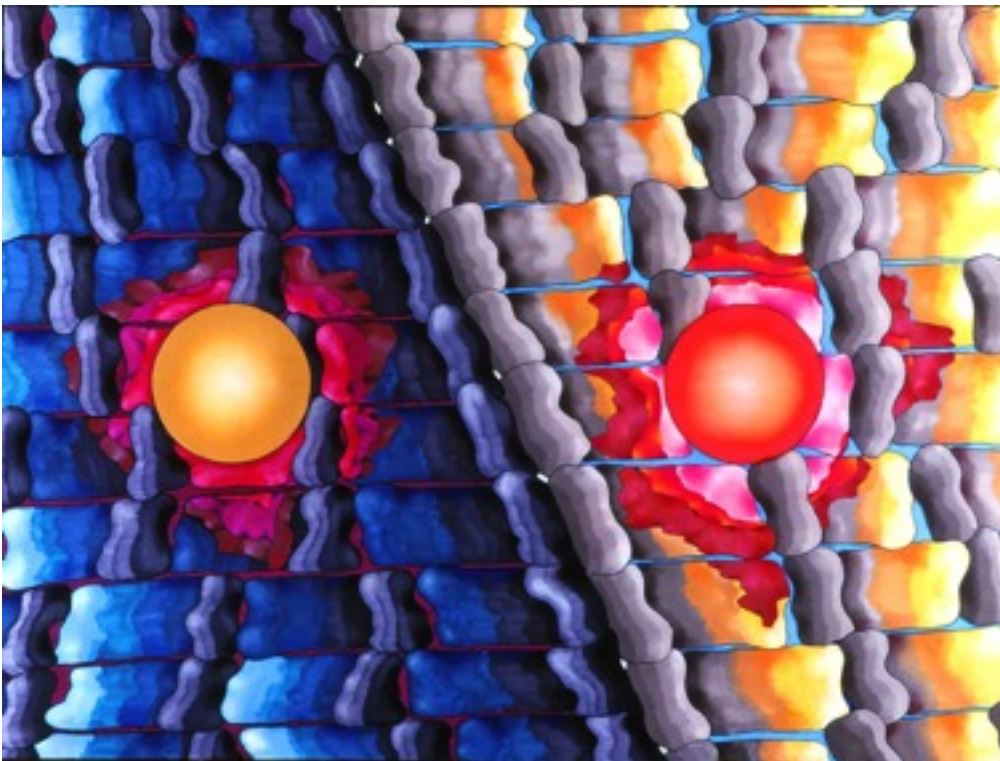

MISCELLANEOUS WORKS 1980'S

CORNHILL/15X26"
1989/GOUACHE ON
PAPER

FRACTURE/29X52"1983/GOUACHE ON PAPER

GARDEN OF THE GODS/1988/
15X20"/GOUACHE ON PAPER

GARDEN OF THE GODS 2/1989
15X20"/GOUACHE ON PAPER

GARDEN OF THE GODS/2X3"/
GOUACHE ON PAPER/1989

MANDALA/25X52"/1980
PENCIL ON PAPER

MARTIAN MOON/19X26"/
1980/MIXED ON PAPER

NOLA/19X26"/1983/PENCIL
ON PAPER

OPTICAL ATLANTA/18X18"/1987
GOUACHE ON PAPER

RED TREE/30X37"/1988
GOUACHE ON PAPER

RED WINDOWS/
21X15"1986/GOUACHE
ON PAPER

RE-FLECT/23X30"/1989/GOUACHE ON PAPER

STAIRWELL/16X21"/1981/WATERCOLOR ON PAPER

SUBWAY SERIES/23X31"/
1981/MIXED ON PAPER

TORN LANDSCAPE/19X26"/
1980/MIXED ON PAPER

TREE3/17X18"/1989
GOUACHE ON PAPER

ROADMAP 2/20X23"/1982
MIXED ON PAPER