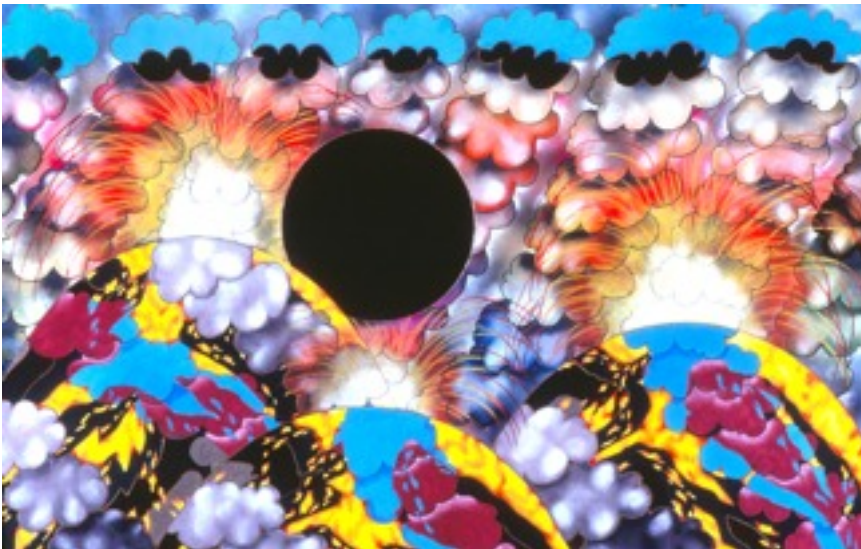

MARTIAN MOON/19X26"/
1980/MIXED ON PAPER